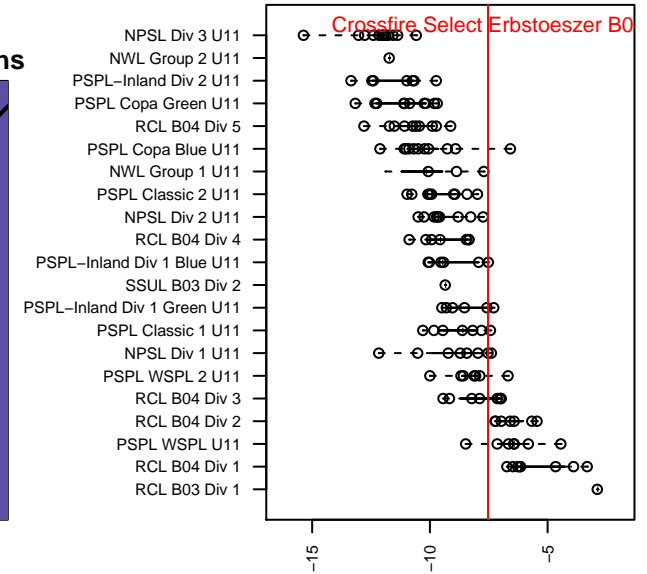

**attack and defense rating
relative to others at age
and all opponents in last 13 months**