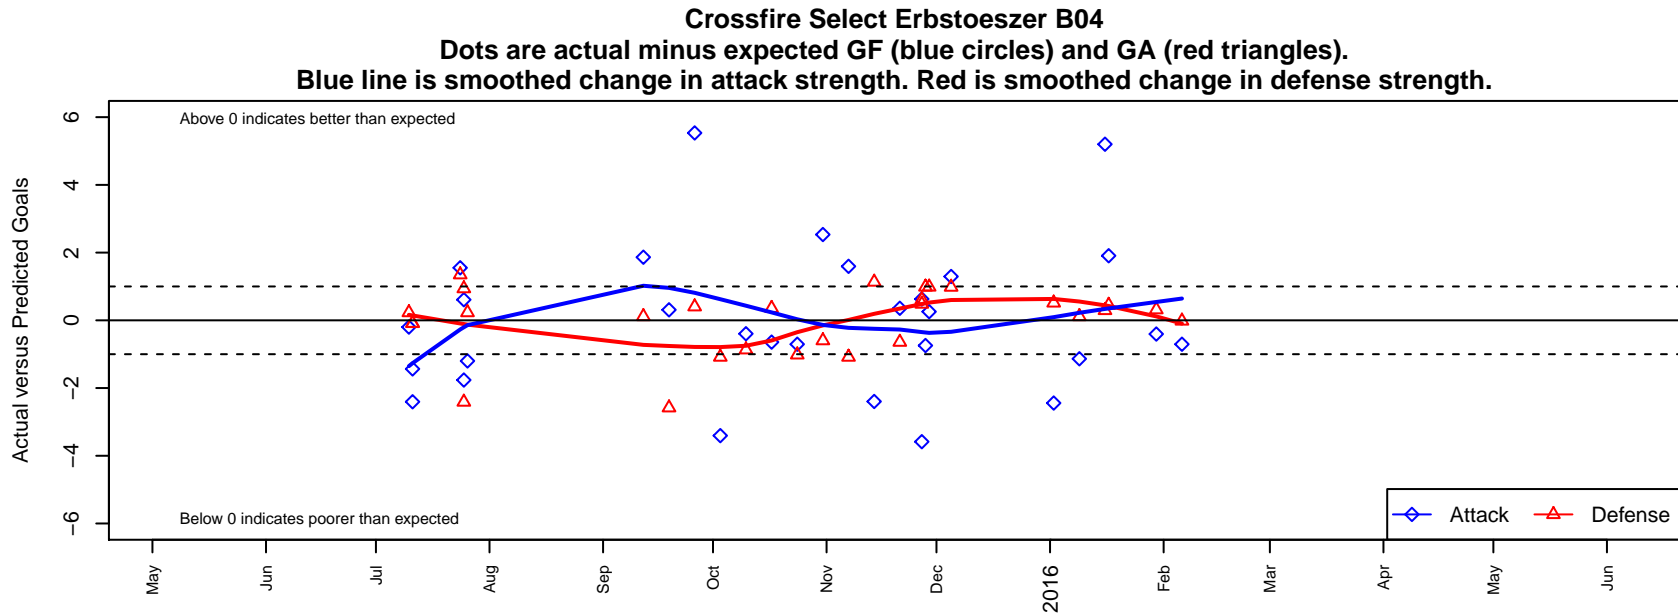

**attack and defense variance (black dot)
relative to other teams
and top 10 in region**

**attack and defense rating
relative to others at age
and all opponents in last 13 months**

Crossfire Select Erbstoesz B04

Crossfire Select SC
Redmond, WA
B04 total strength=496
attack=0.41 defense=0.3
fall league = NPSL Div 1 U11

alt names used:
Crossfire Select BU11 Blair
Crossfire Select B04 Blair
Crossfire Select B04–Erbstoesz
Crossfire Sel Erbstoesz
Crossfire Select B04–Red

Venues played:
2015 Seattle United Cup BU11
2015 Crossfire Select BU11 Gold
2015 NPSL Division 1 U11
2015 Cranberry Cup U11
2015 Founders Cup B04